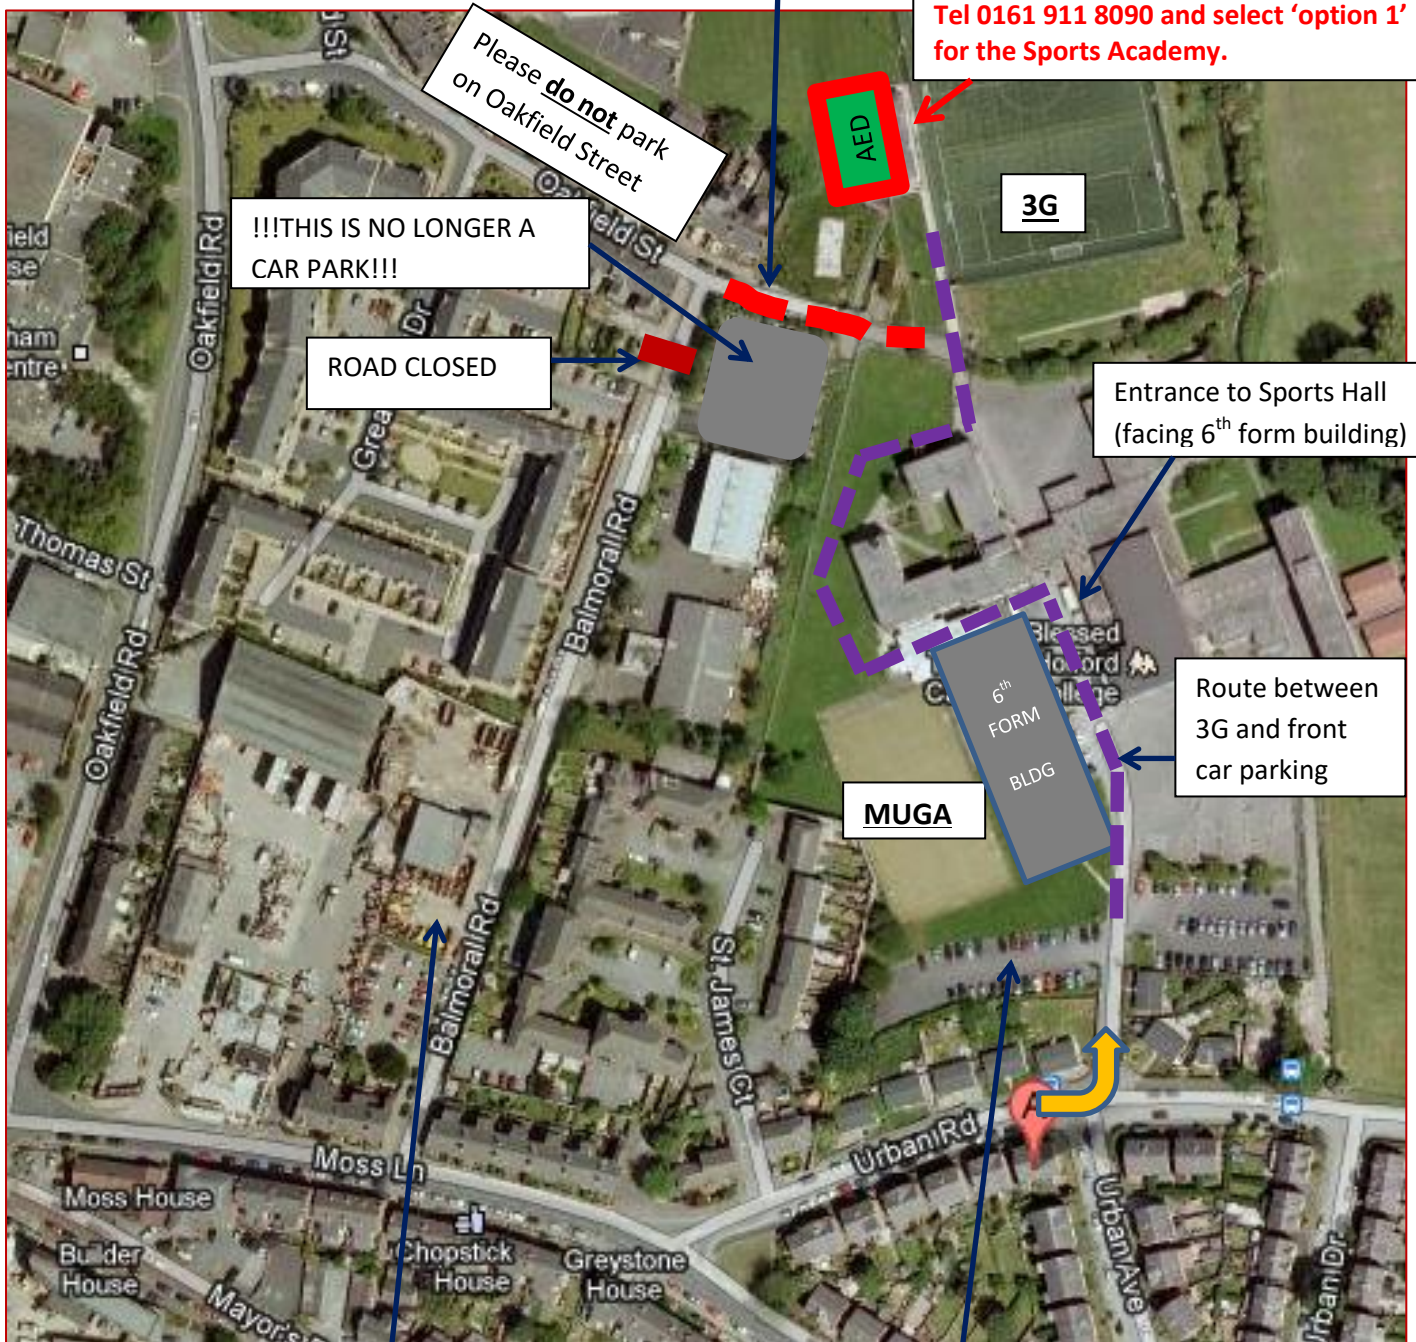

ABSOLUTELY **NO PARKING** ON TRACK OFF OAKFIELD STREET – **EMERGENCY AMBULANCE** ACCESS TO 3G REQUIRED AT **ALL TIMES**

Automatic emergency defibrillator in office of 3G changing room building. Tel 0161 911 8090 and select 'option 1' for the Sports Academy.

Limited pay and display car parking for the 3G off Balmoral Road. NB – **no access** off Oakfield St.

Main car parking for 3G, MUGA and Sport Hall, at the front of the college, access off Urban Road. Postcode WA15 8HT