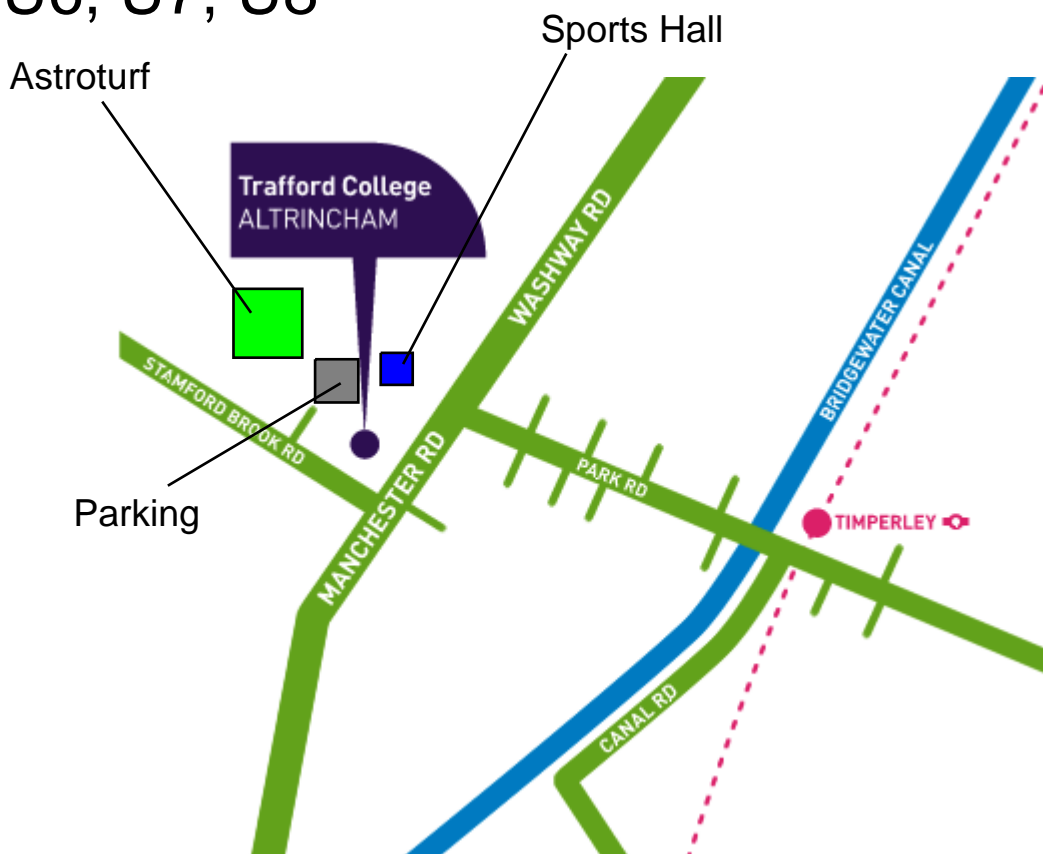

# U5/U6, U7, U8

South Trafford College  
Manchester Road  
West Timperley  
Altrincham,  
WA14 5PQ